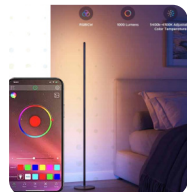

- *Voltage: 110V
- *Power: 20W
- *Color Temperature: 4300 K
- *Power Source: Corded
- *Item Height: 130cm/51.18inch
- *Light Color: Color Changing
- *Wifi control,bluetooth or Remote Control