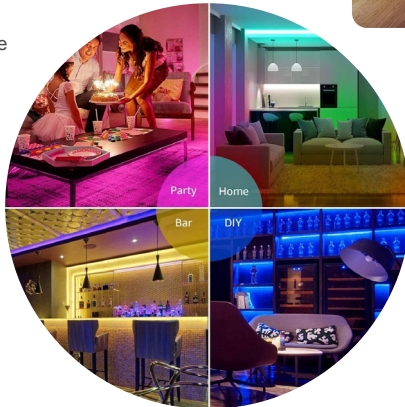

Color: Rgb / Rgb IC
Indoor/Outdoor Usage: Indoor
Special Feature: Strong 3M Adhesive
Voltage: 12V
Wattage: 36 watts
Item Weight and Dimensions: all sizes can be customised

Control Method: Remote; Switch; Bluetooth ; WiFi;
Number of Light Sources: 600/405/450/300; can be customised
Style: Modern/Romantic/Classic/Stylish/Latest Version/Art Deco

You can DIY your favorite color to decorate your room, and control the LED light strip. We use professional and strong 3M adhesive and include extra mounting fixing clips and Screws, use together and never worry about the strip's falling down. All in One Kit, everything you need is in there, You do not need to spend extra time and money buying other accessories, using it immediately as soon as receive it!