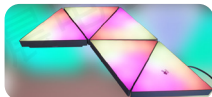

Style: 5 Pack Complete Kit

Room Type: Gaming Room, Living Room, Bedroom, Kitchen

Specific Uses: Gaming Setup, Living Room, Bedroom, TV Wall Decor

Indoor/Outdoor Usage: Indoor

Control Method: Remote/Wifi/Bluetooth/Switch

Finish Type: Multiple

Voltage: 5 Volts

Light Color: RGBIC

Wattage: 10 watts