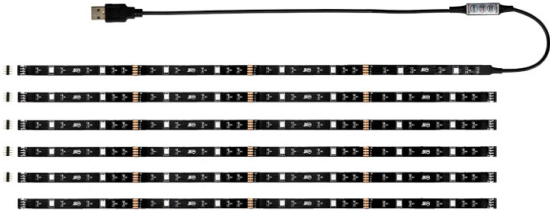

LED Strip Light

These two sets of lights can dress up your gaming room in a very colourful way. cloud lightning Light colorful and durable, Can simulate lightning clouds.the brightness of the lights can be adjusted and offer millions different colors.Blutetooth strip light Music has a smart music mode, built-in sensitivity adjustable microphone, you can choose any music to beat with it, then color will changing accordingly. If thunder is played at the same time, it will bring out a cooler cloud lightning effect.

Easy to Use and Install:It is easy to Install, just put the ceiling buckle wherever you want to decorate.And take the cloud lamp out of the compression bag and grab it slightly to hang it up. Power by USB,can be used any devices with 5V adapter.Such as USB socket ,USB connector,Power bank.