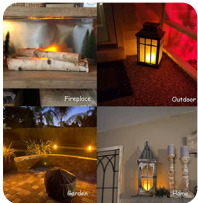

LED Flame Series.

The LED flame effect candle light is the perfect alternative to a traditional flaming light bulbs. Our flaming light bulbs table lamp can work as an independent flame light fixture without hold base or any cables. Our flame lamp can be firmly attached to any metal surface, easy to place your LED flame light anywhere you want. Creating a welcoming ambience and dramatically changes the dull atmosphere.

Flame light also can be operated via USB port from your computer, power bank or USB charger. The flame light ideal for home relaxing or used as a festival decoration, such as Christmas lights, Halloween, Birthday Party, Valentine's Day etc.

- *Color: White
- *Light type: Fire; Flame
- *Material: Plastic
- *Power Source: Battery Powered
- *Product Dimensions: 2.36"D x 2.36"W x 5.51"H