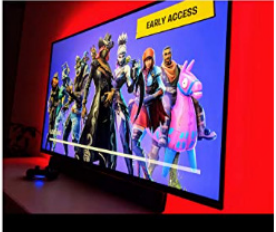

APPLY TO ANY SET-UP

- *Light Color: RGB
- *Hexagon Spacers
- *Touch Sensitive
- *Color Changing LED Lights
- *Powered by 3*AAA Batteries
- *Dimension: 3.35 in.*3 in.
- *5pcs Hexagon Lights
- *Switch mode: ON/OFF