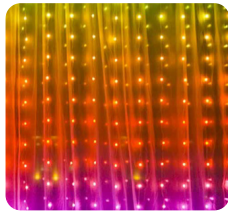

*USB powerwith 32key
*remotesize:213*189cm
*PINKSize:110*153cm 110CM
*3*AA battery case(not included)