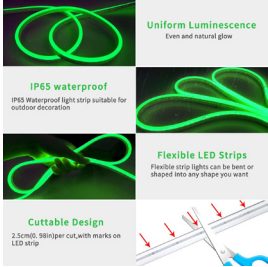

Neon Strip Lights

Color: RGB/RGBIC
Indoor/Outdoor Usage: Outdoor/Indoor
Special Feature: Remote, Music Sync, Timing, Water proof, Soft
Controller Type: Remote Control/App Control/Bluetooth

Flexible and Waterproof: Compared with ordinary LED strips, this neon LED strip is more flexible, 360° bend at will, you can easily bend it into the shape you want. It can easily decorate the bedroom, room, kitchen. IP65 waterproof, suitable for indoor and outdoor use.