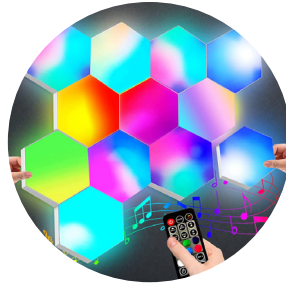

Super Bright and multiple colour: The LED neon light strip is composed of 600 LEDs, the upgraded LED and side brightness design make the LED strip brighter than normal LED strips. The 120 degree projection range provides large lighting coverage with very uniform light, And pre-select your favorite color or mode through the mobile APP or remote control, This led rope lights has a timer function, you can set a specified time to turn off the neon rope light.

All parameter can be customized

LED Neon Light Bar Set: 1), 1* 16.4ft LED Neon strip Lights 2, 1*12V2A Power Supply, 15* Snap 15* Screws, 1* Controller, 1* Remote Control 2) Different from traditional

LED light bar, this one No self adhesive tape on the back of the neon rope strip!

Hexagon Light

Style: 6 Pack Complete Kit
 Room Type: Gaming Room, Living Room, Bedroom, Kitchen
 Specific Uses: Gaming Setup, Living Room, Bedroom, TV Wall Decor
 Indoor/Outdoor Usage: Indoor
 Control Method: Remote/Wifi/Bluetooth/Switch
 Light Source Type: LED
 Finish Type: Multiple
 Number of Light Sources: 6
 Voltage: 5 Volts
 Theme: Music
 Light Color: RGBIC
 Shape: Hexagonal
 Item Package Quantity: 6
 Wattage: 10 watts

Built-in microphone, hexagon wall lights sync with any music or sound coming from the surrounding environment. Visually remaster your music into animated displays of colored light. Enjoy the lights dance along with music beats. You can adjust the sensitivity of mic or speed of color changing. LED lights for gaming setup make your room alive, and offer a variety of experiences for dining, working, gaming. BEST choice to fire up a party / be aesthetic LED wall decor