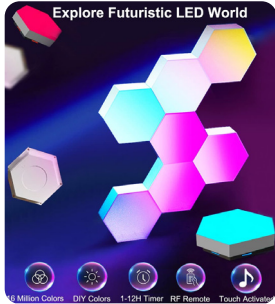

Super Bright and multiple colour: The LED neon light strip is composed of 600 LEDs, the upgraded LED and side brightness design make the LED strip brighter than normal LED strips. The 120 degree projection range provides large lighting coverage with very uniform light, And pre-select your favorite color or mode through the mobile APP or remote control, This led rope lights has a timer function, you can set a specified time to turn off the neon rope light.

All parameter can be customized

LED Neon Light Bar Set: 1), 1* 16.4ft LED Neon strip Lights 2, 1*12V2A Power Supply, 15* Snap 15* Screws, 1* Controller, 1* Remote Control 2) Different from traditional

LED light bar, this one No self adhesive tape on the back of the neon rope strip!

Hexagon Light

Style: 6 Pack Complete Kit
 Room Type: Gaming Room, Living Room, Bedroom, Kitchen
 Specific Uses: Gaming Setup, Living Room, Bedroom, TV Wall Decor
 Indoor/Outdoor Usage: Indoor
 Control Method: Remote/Wifi/Bluetooth/Switch
 Light Source Type: LED
 Finish Type: Multiple
 Number of Light Sources: 6
 Voltage: 5 Volts
 Theme: Music
 Light Color: RGBIC
 Shape: Hexagonal
 Item Package Quantity: 6
 Wattage: 10 watts