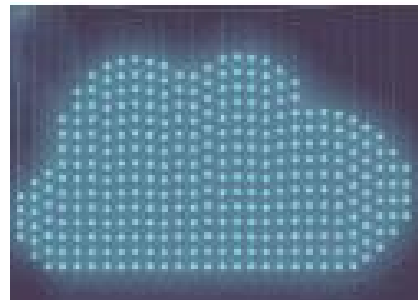

- *No: BJD 0034
- *LED Pattern Curtain Light
- *Light Color: Purple and White
- *Shape: Cloud
- *Size: 150*50 CM
- *USB Always Mode/3*AAA Batteries *76 LED

35