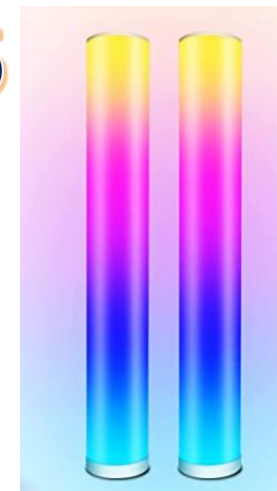

*No: BJD 0005
*Product Name: Modern Floor Lamp
*Product Dimensions: 10"D x 10"W x 70"H
*Material:plastic
*Base Material: Circle and Iron
*Sync with music, Multicolor,Remote control
*Voltage: 110V

6