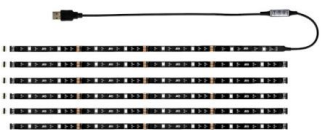

Gaming Lighting

1

Flow Light Bar
*APP/Control box Control
*Warm/Cool
*Dimmable
*Light Show Feature
*Music Sync
*Colorful Lighting
*Size: 5.51 x 3.15 x 11.02 inches