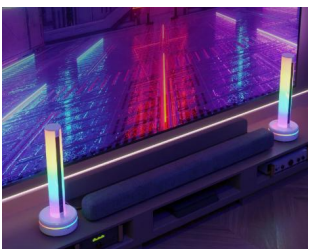

3

Voltage: ≤ 36V  
 Control: Remote Control  
 Size: 24cm  
 Material: Plastic  
 Light Color: RGB  
 Feature Function: Music Sync

9

RGB Light Bar  
 \*Eight color / Flash  
 \*Material: ABS + PC  
 \*CE FCC ROHS  
 \*Switch : Push Switch / 5 modes  
 \*Type C