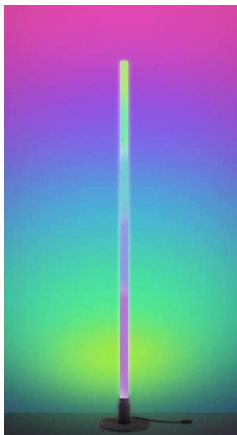

# Floor Lamp

1

\*No: BJD 0001  
\*Product Name: Modern Floor Lamp  
\*Special Feature: RGBIC Lighting Effects, Music Sync, 256 Scenes and 16 Million Colors  
\*Product Dimensions: 17"D x 8.6"W x 2.3"H  
\*Item Weight: 3.39 pounds  
\*Material:plastic