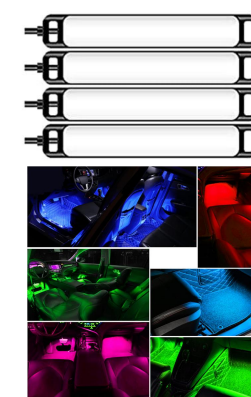

*Working voltage: DC5-12V
*Lamp beads specifications: 5050 transparent bracket 0.5W
*Number of lamp beads: 9smd/piece
*Circuit board: single-sided 1.0 aluminum substrate
*Wire: 11-core pure copper wire core, 3mm neutral anti-conductive wire sheath.
*Three types of connectors: Cigarette lighter connector (for 12V), USB connector (for 5V), DC power cord