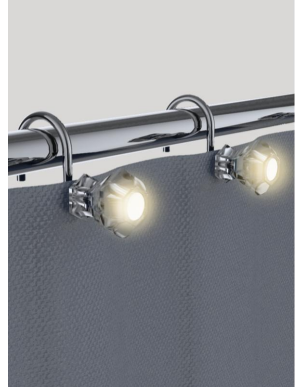

# Bathroom

13

\*No: BJD 0013  
\*Product Name: Luminous hook  
\*Product size: 31\*54\*73mm  
\*Battery specification: 3\*AG1  
\*Working voltage: 2.4V-4.8V  
\*Product power: 0.2W  
\*Number of lamp beads: 2