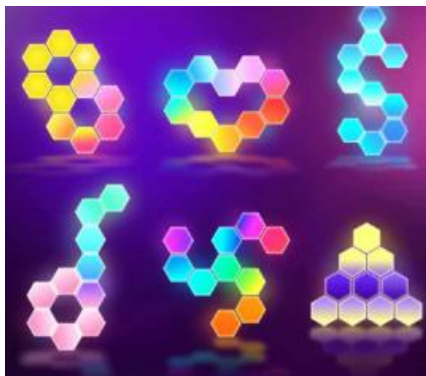

1. Hexagon Light
2. *Use included remote to customize between 16 colors and 4 dynamic modes
   - *Hexalite is touch activated to turn ON/OFF
   - *Mount your Hexalite onto any flat surface with adhesive plate
   - *Create a clean cable free appearance
   - *Acquires additional kits for more decor options
   - *Requires 3 AAA batteries for each light(not included)
   - *Size 8.5*7.5*2.8 cm

3